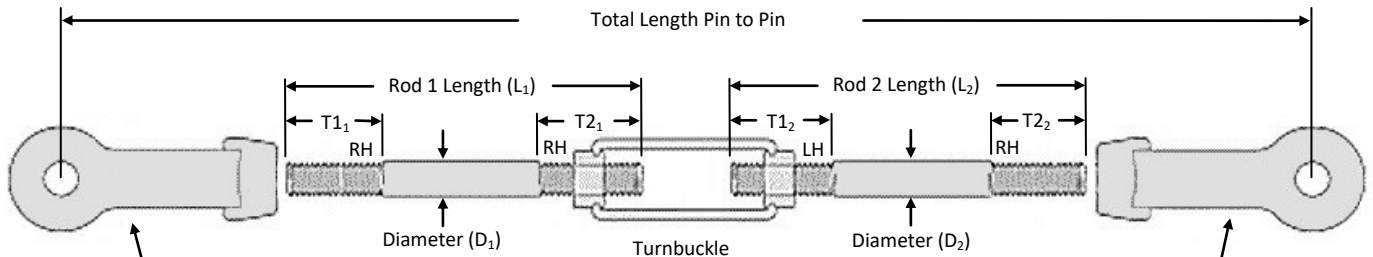

7390 Salem Road | Northville, MI 48168
 PH: 800-929-3845 | 248-349-6565
 FX: 248-349-8992
 www.aaanchorbolt.com
 Sales@aaanchorbolt.com

Date: _____

Customer Name: _____

Order #: _____

PO #: _____

TIE ROD ASSEMBLY WITH TURNBUCKLE AND CLEVIS ENDS

Clevis 1

Rod 1

Rod 2

Clevis 2

Clevis # = _____ L_1 = _____ L_2 = _____ Clevis # = _____

Pin Dia. = _____ D_1 = _____ D_2 = _____ Pin Dia. = _____

Grip = _____ T_{1_1} = _____ T_{1_2} = _____ Grip = _____

Tap = _____ T_{2_1} = _____ T_{2_2} = _____ Tap = _____

Total Length Pin to Pin: _____ Turnbuckle Take Up Roll Thread: Domestic:

Quantity: _____ 6": 12": Cut Thread: Non-Domestic:

Material

Finish

A36: 193 B7:

Plain:

F1554 Grade 36: F1554 Grade 105:

HDG: