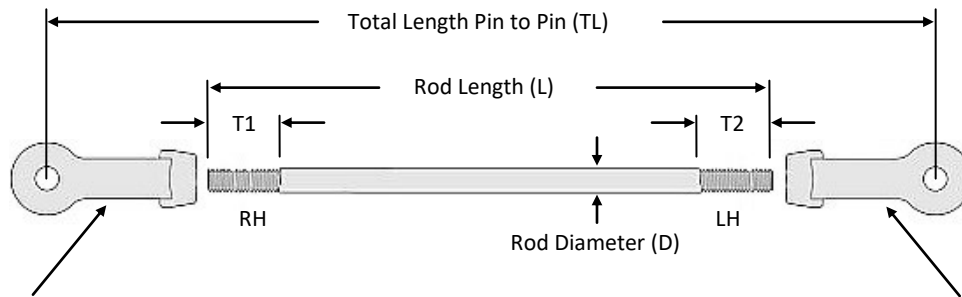

PO #: \_\_\_\_\_

**TIE ROD ASSEMBLY WITH CLEVIS ENDS**

**Clevis 1**

**Dimensions**

**Clevis 2**

Clevis # = \_\_\_\_\_

TL = \_\_\_\_\_

Clevis # = \_\_\_\_\_

Pin Dia. = \_\_\_\_\_

L = \_\_\_\_\_

Pin Dia. = \_\_\_\_\_

Grip = \_\_\_\_\_

D = \_\_\_\_\_

Grip = \_\_\_\_\_

Tap = \_\_\_\_\_

T1 = \_\_\_\_\_